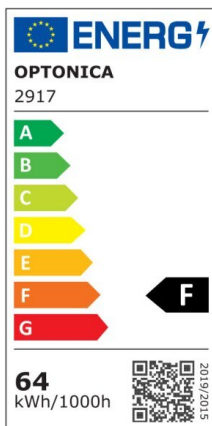

LED Ceiling Light Round Shape Black Body

Power

36W

Light color

Neutral White Light (NW)

CE

RoHS

*Can be mounted directly on the ceiling or with hanging accessories (available separately)

Technical specifications

Catalog number	2913
Beam angle	120°
Brand	Optonica
Product Code	PD36-A2
Body Color	Black
Color Code	845
Color Designation	Neutral White Light (NW)
Correlated Color Temperature	4500K
Dimmable	No
EAN Code	3800156629134
Energy Consumption	36 kWh/1000h
Energy Efficiency Label	F
Flux	2700 lm
FLUX per watt	75 lm/W
Input voltage	AC: 175-260V
Instant On	0.1 s
IP	20
Items per box	6
Items per pack	1
LED Type	5630 SMD
Life span	25000h
Lumen maintenance at end of service life	70%
Material	PC
On/Off Cycles	25 000x
Operating Frequency	50-60Hz
Power	36W
Power Factor	0.9

Ra ≥	80
Size of Box	560x380x565 mm
Size of package	550x60x550 mm
Size of product	φ500x80 mm
Temperature	-20C/ +40°C
Warranty	2 Years
Wattage Equivalent	160W