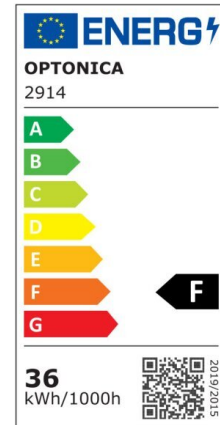

LED Ceiling Light Round Shape Black Body

Power

36W

Light color

Neutral White Light (NW)

CE

RoHS

*Can be mounted directly on the ceiling or with hanging accessories (available separately)

Technical specifications

Catalog number	2913
Beam angle	120°
Brand	Optonica
Product Code	PD36-A2
Body Color	Black
Color Code	845
Color Designation	Neutral White Light (NW)
Correlated Color Temperature	4500K
Dimmable	No
EAN Code	3800156629134
Energy Consumption	36 kWh/1000h
Energy Efficiency Label	F
Flux	2700 lm
FLUX per watt	75 lm/W
Input voltage	AC: 175-260V
Instant On	0.1 s
IP	20
Items per box	6
Items per pack	1
LED Type	5630 SMD
Life span	25000h
Lumen maintenance at end of service life	70%
Material	PC
On/Off Cycles	25 000x
Operating Frequency	50-60Hz
Power	36W
Power Factor	0.9

Ra ≥	80
Size of Box	560x380x565 mm
Size of package	550x60x550 mm
Size of product	φ500x80 mm
Temperature	-20C/ +40°C
Warranty	2 Years
Wattage Equivalent	160W