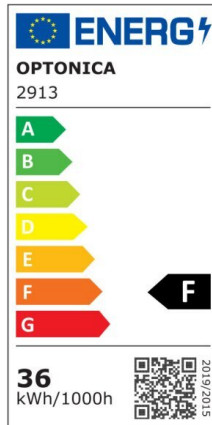

LED Ceiling Light Round Shape Black Body

Power

36W

Light color

Neutral White Light (NW)

CE

RoHS

*Can be mounted directly on the ceiling or with hanging accessories (available separately)

Technical specifications

Catalog number	2913
Beam angle	120°
Brand	Optonica
Product Code	PD36-A2
Body Color	Black
Color Code	845
Color Designation	Neutral White Light (NW)
Correlated Color Temperature	4500K
Dimmable	No
EAN Code	3800156629134
Energy Consumption	36 kWh/1000h
Energy Efficiency Label	F
Flux	2700 lm
FLUX per watt	75 lm/W
Input voltage	AC: 175-260V
Instant On	0.1 s
IP	20
Items per box	6
Items per pack	1
LED Type	5630 SMD
Life span	25000h
Lumen maintenance at end of service life	70%
Material	PC
On/Off Cycles	25 000x
Operating Frequency	50-60Hz
Power	36W
Power Factor	0.9

Ra ≥	80
Size of Box	560x380x565 mm
Size of package	550x60x550 mm
Size of product	φ500x80 mm
Temperature	-20C/ +40°C
Warranty	2 Years
Wattage Equivalent	160W