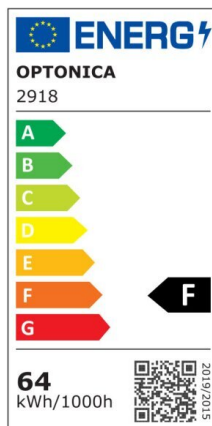

LED Ceiling Light Round Shape Black Body

Power

36W

Light color

Neutral White Light (NW)

CE

RoHS

*Can be mounted directly on the ceiling or with hanging accessories (available separately)

Technical specifications

Catalog number	2913
Beam angle	120°
Brand	Optonica
Product Code	PD36-A2
Body Color	Black
Color Code	845
Color Designation	Neutral White Light (NW)
Correlated Color Temperature	4500K
Dimmable	No
EAN Code	3800156629134
Energy Consumption	36 kWh/1000h
Energy Efficiency Label	F
Flux	2700 lm
FLUX per watt	75 lm/W
Input voltage	AC: 175-260V
Instant On	0.1 s
IP	20
Items per box	6
Items per pack	1
LED Type	5630 SMD
Life span	25000h
Lumen maintenance at end of service life	70%
Material	PC
On/Off Cycles	25 000x
Operating Frequency	50-60Hz
Power	36W
Power Factor	0.9

Ra ≥	80
Size of Box	560x380x565 mm
Size of package	550x60x550 mm
Size of product	φ500x80 mm
Temperature	-20C/ +40°C
Warranty	2 Years
Wattage Equivalent	160W